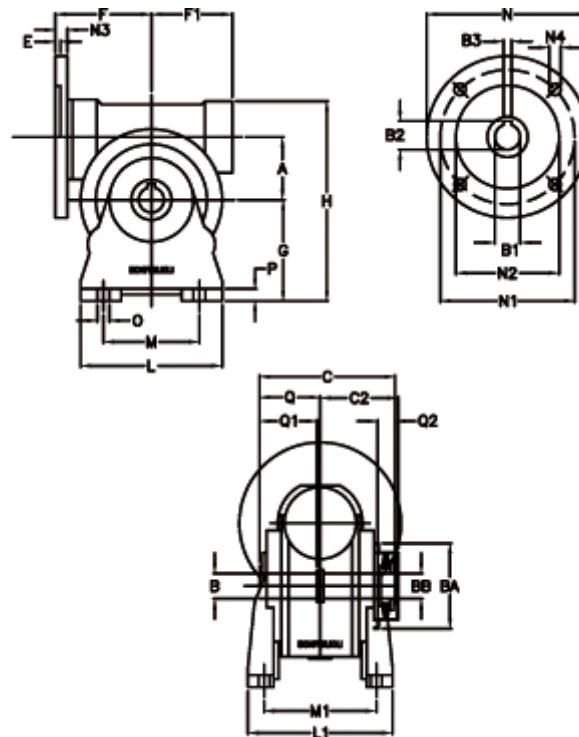

Article number: 390204908022216

Description: Worm Gear with Torque Limiter
VF 49-L1-A-80 P63B5

Measures

a = 49.50	C2 = 63,5	L1 = 124.0	O = 8.5
B = 25	Description = VF 49A-xx-63B5	m = 63	P = 12
B1 E7 = 11	E = 3.0	M1 = 98.5	Q = 51.0
B2 = 12.8	F = 70	N = 140	Q1 = 41
B3 H9 = 4	F1 = 63	N1 = 115	Q2 = 15
BA = 63	g = 82	N2 = 95	
BB H7 = 14	H = 162	N3 = 10.5	
C = 105	L = 110	N4 = 9,5	